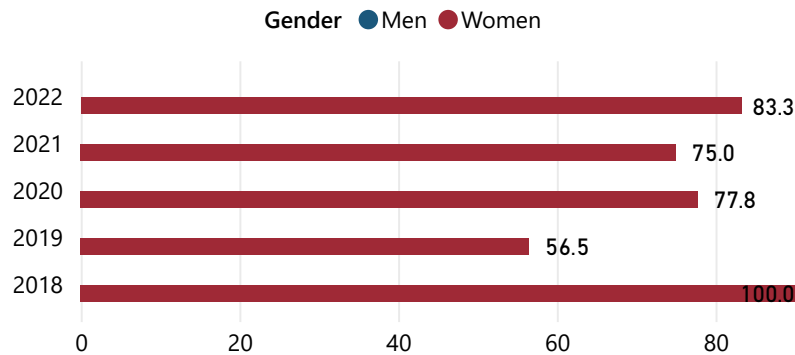

First-Time Full-Time Retention Rates by Ethnicity

Whether it is the self-directed, independent thinker who takes distance education courses online or the engaged, articulate student government leader active in clubs and events, the "typical" UH West O'ahu student and his or her classmates are diverse with wide-ranging interests.

UH West O'ahu has moved into a new phase of growth with the transition to a full four-year university in 2007. The expanded capacity allows UH West O'ahu to serve both regional and statewide educational needs. A four-year, indigenous-serving institution, UH West O'ahu provides an intellectually challenging higher education experience in a supportive setting, offering more than 40 academic concentrations in nine degree programs designed for career success.

The programs of the University are designed to be responsive to the needs of our students. UH West O'ahu faculty are engaged in three basic types of activities: teaching, research, and service. The University's curriculum offerings are founded on the principle that career training, the humanities, and social sciences are complementary.

First-Time Full-Time Retention Rates by Gender