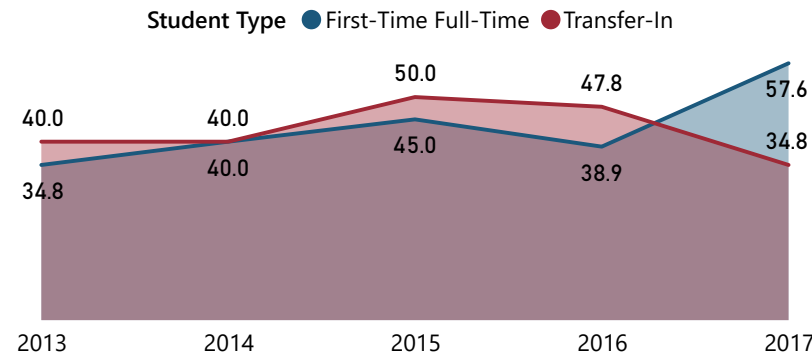

Degrees Awarded by Fiscal Year

Whether it is the self-directed, independent thinker who takes distance education courses online or the engaged, articulate student government leader active in clubs and events, the "typical" UH West O'ahu student and his or her classmates are diverse with wide-ranging interests.

UH West O'ahu has moved into a new phase of growth with the transition to a full four-year university in 2007. The expanded capacity allows UH West O'ahu to serve both regional and statewide educational needs. A four-year, indigenous-serving institution, UH West O'ahu provides an intellectually challenging higher education experience in a supportive setting, offering more than 40 academic concentrations in nine degree programs designed for career success.

The programs of the University are designed to be responsive to the needs of our students. UH West O'ahu faculty are engaged in three basic types of activities: teaching, research, and service. The University's curriculum offerings are founded on the principle that career training, the humanities, and social sciences are complementary.

150% Graduation Rates by Student Type