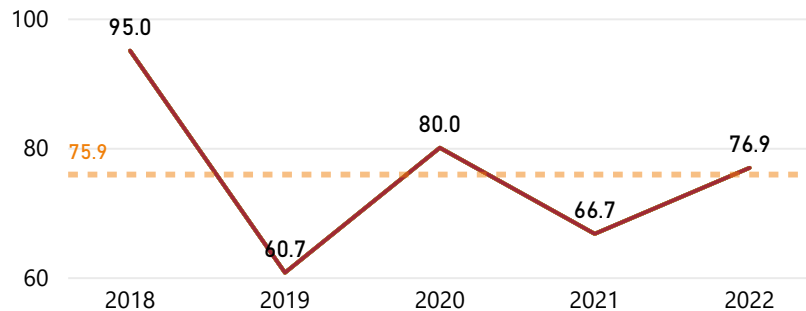

First-Time Full-Time Retention Rates by Gender

150% Graduation Rates by Student Type

Average Time-to-Degree in Years by Degree - FY 2023 Graduates

First-Time Full-Time Retention Rates by Ethnicity

Degrees Awarded by Fiscal Year