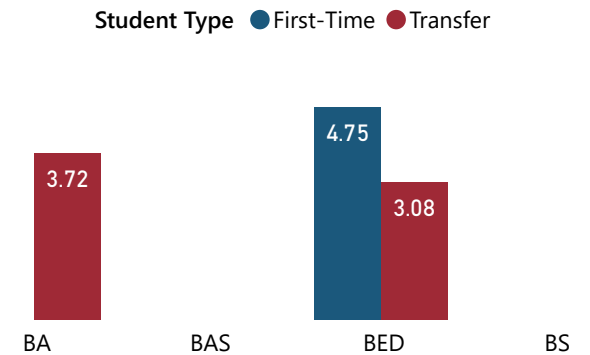

Whether it is the self-directed, independent thinker who takes distance education courses online or the engaged, articulate student government leader active in clubs and events, the "typical" UH West O'ahu student and his or her classmates are diverse with wide-ranging interests.

UH West O'ahu has moved into a new phase of growth with the transition to a full four-year university in 2007. The expanded capacity allows UH West O'ahu to serve both regional and statewide educational needs. A four-year, indigenous-serving institution, UH West O'ahu provides an intellectually challenging higher education experience in a supportive setting, offering more than 40 academic concentrations in nine degree programs designed for career success.

The programs of the University are designed to be responsive to the needs of our students. UH West O'ahu faculty are engaged in three basic types of activities: teaching, research, and service. The University's curriculum offerings are founded on the principle that career training, the humanities, and social sciences are complementary.

Average Time-to-Degree in Years by Degree - FY 2023 Graduates