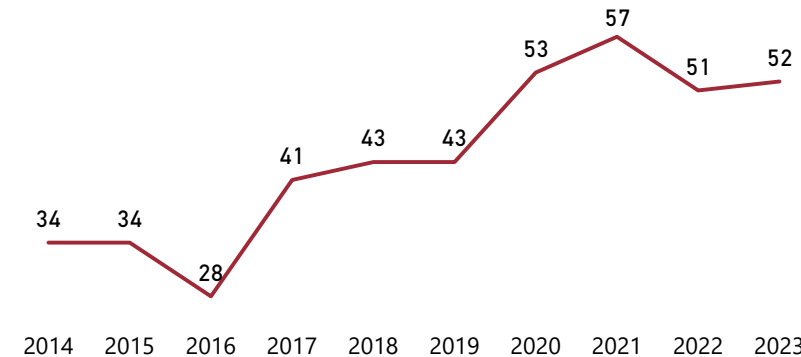

First-Time Full-Time Retention Rates by Gender

150% Graduation Rates by Student Type

Average Time-to-Degree in Years by Degree - FY 2023 Graduates

First-Time Full-Time Retention Rates by Ethnicity

Degrees Awarded by Fiscal Year