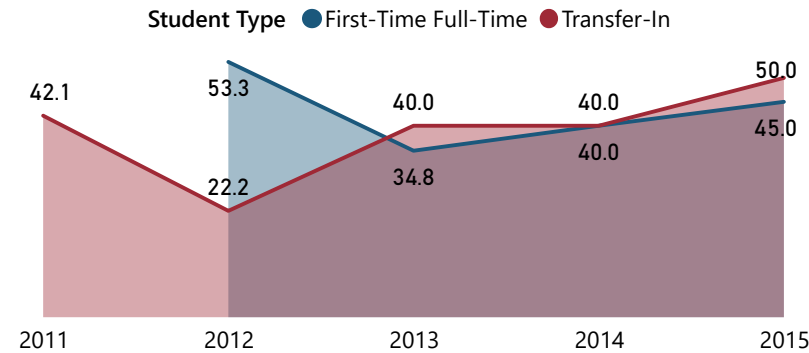

Degrees Awarded by Fiscal Year

Whether it is the self-directed, independent thinker who takes distance education courses online or the engaged, articulate student government leader active in clubs and events, the "typical" UH West O'ahu student and his or her classmates are diverse with wide-ranging interests.

UH West O'ahu has moved into a new phase of growth with the transition to a full four-year university in 2007. The expanded capacity allows UH West O'ahu to serve both regional and statewide educational needs. A four-year, indigenous-serving institution, UH West O'ahu provides an intellectually challenging higher education experience in a supportive setting, offering more than 40 academic concentrations in nine degree programs designed for career success.

The programs of the University are designed to be responsive to the needs of our students. UH West O'ahu faculty are engaged in three basic types of activities: teaching, research, and service. The University's curriculum offerings are founded on the principle that career training, the humanities, and social sciences are complementary.

150% Graduation Rates by Student Type