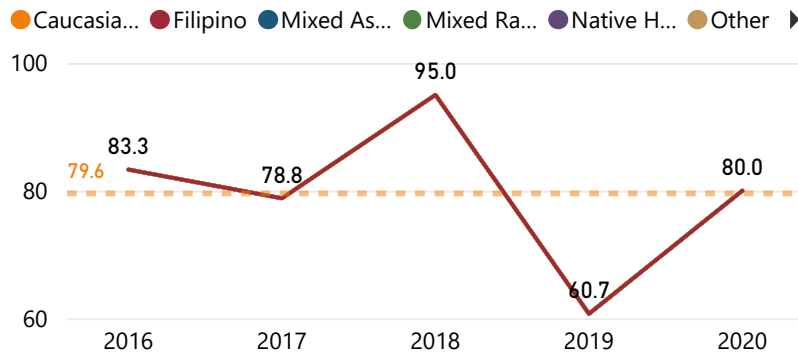

First-Time Full-Time Retention Rates by Gender

150% Graduation Rates by Student Type

Average Time-to-Degree in Years by Degree - FY 2021 Graduates

First-Time Full-Time Retention Rates by Ethnicity

Degrees Awarded by Fiscal Year