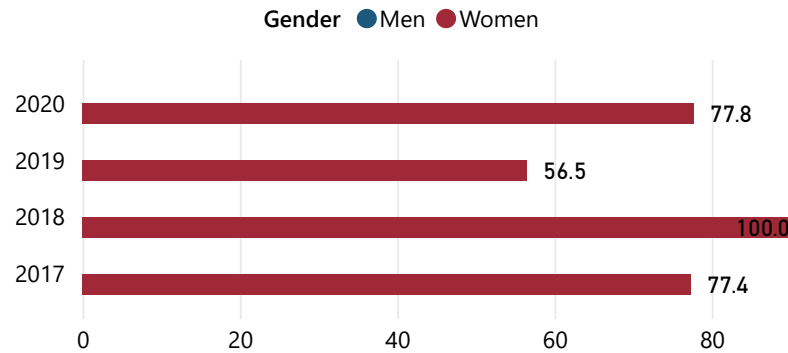

First-Time Full-Time Retention Rates by Ethnicity

Whether it is the self-directed, independent thinker who takes distance education courses online or the engaged, articulate student government leader active in clubs and events, the "typical" UH West O'ahu student and his or her classmates are diverse with wide-ranging interests.

UH West O'ahu has moved into a new phase of growth with the transition to a full four-year university in 2007. The expanded capacity allows UH West O'ahu to serve both regional and statewide educational needs. A four-year, indigenous-serving institution, UH West O'ahu provides an intellectually challenging higher education experience in a supportive setting, offering more than 40 academic concentrations in nine degree programs designed for career success.

The programs of the University are designed to be responsive to the needs of our students. UH West O'ahu faculty are engaged in three basic types of activities: teaching, research, and service. The University's curriculum offerings are founded on the principle that career training, the humanities, and social sciences are complementary.

First-Time Full-Time Retention Rates by Gender