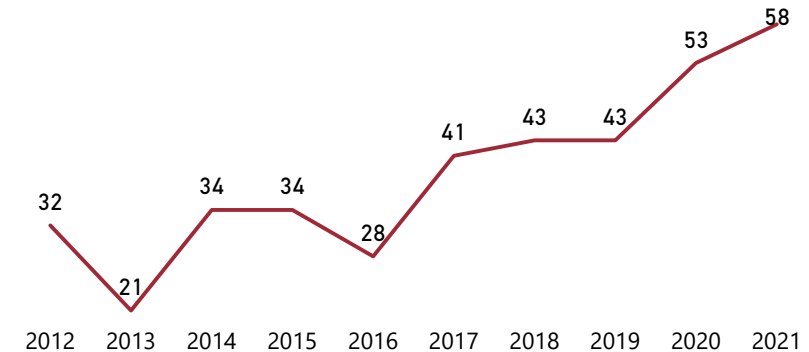

First-Time Full-Time Retention Rates by Gender

150% Graduation Rates by Student Type

Average Time-to-Degree in Years by Degree - FY 2021 Graduates

First-Time Full-Time Retention Rates by Ethnicity

Degrees Awarded by Fiscal Year