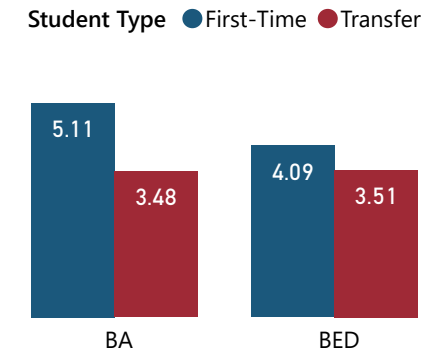

Whether it is the self-directed, independent thinker who takes distance education courses online or the engaged, articulate student government leader active in clubs and events, the "typical" UH West O'ahu student and his or her classmates are diverse with wide-ranging interests.

UH West O'ahu has moved into a new phase of growth with the transition to a full four-year university in 2007. The expanded capacity allows UH West O'ahu to serve both regional and statewide educational needs. A four-year, indigenous-serving institution, UH West O'ahu provides an intellectually challenging higher education experience in a supportive setting, offering more than 40 academic concentrations in nine degree programs designed for career success.

The programs of the University are designed to be responsive to the needs of our students. UH West O'ahu faculty are engaged in three basic types of activities: teaching, research, and service. The University's curriculum offerings are founded on the principle that career training, the humanities, and social sciences are complementary.

Average Time-to-Degree in Years by Degree - FY 2021 Graduates