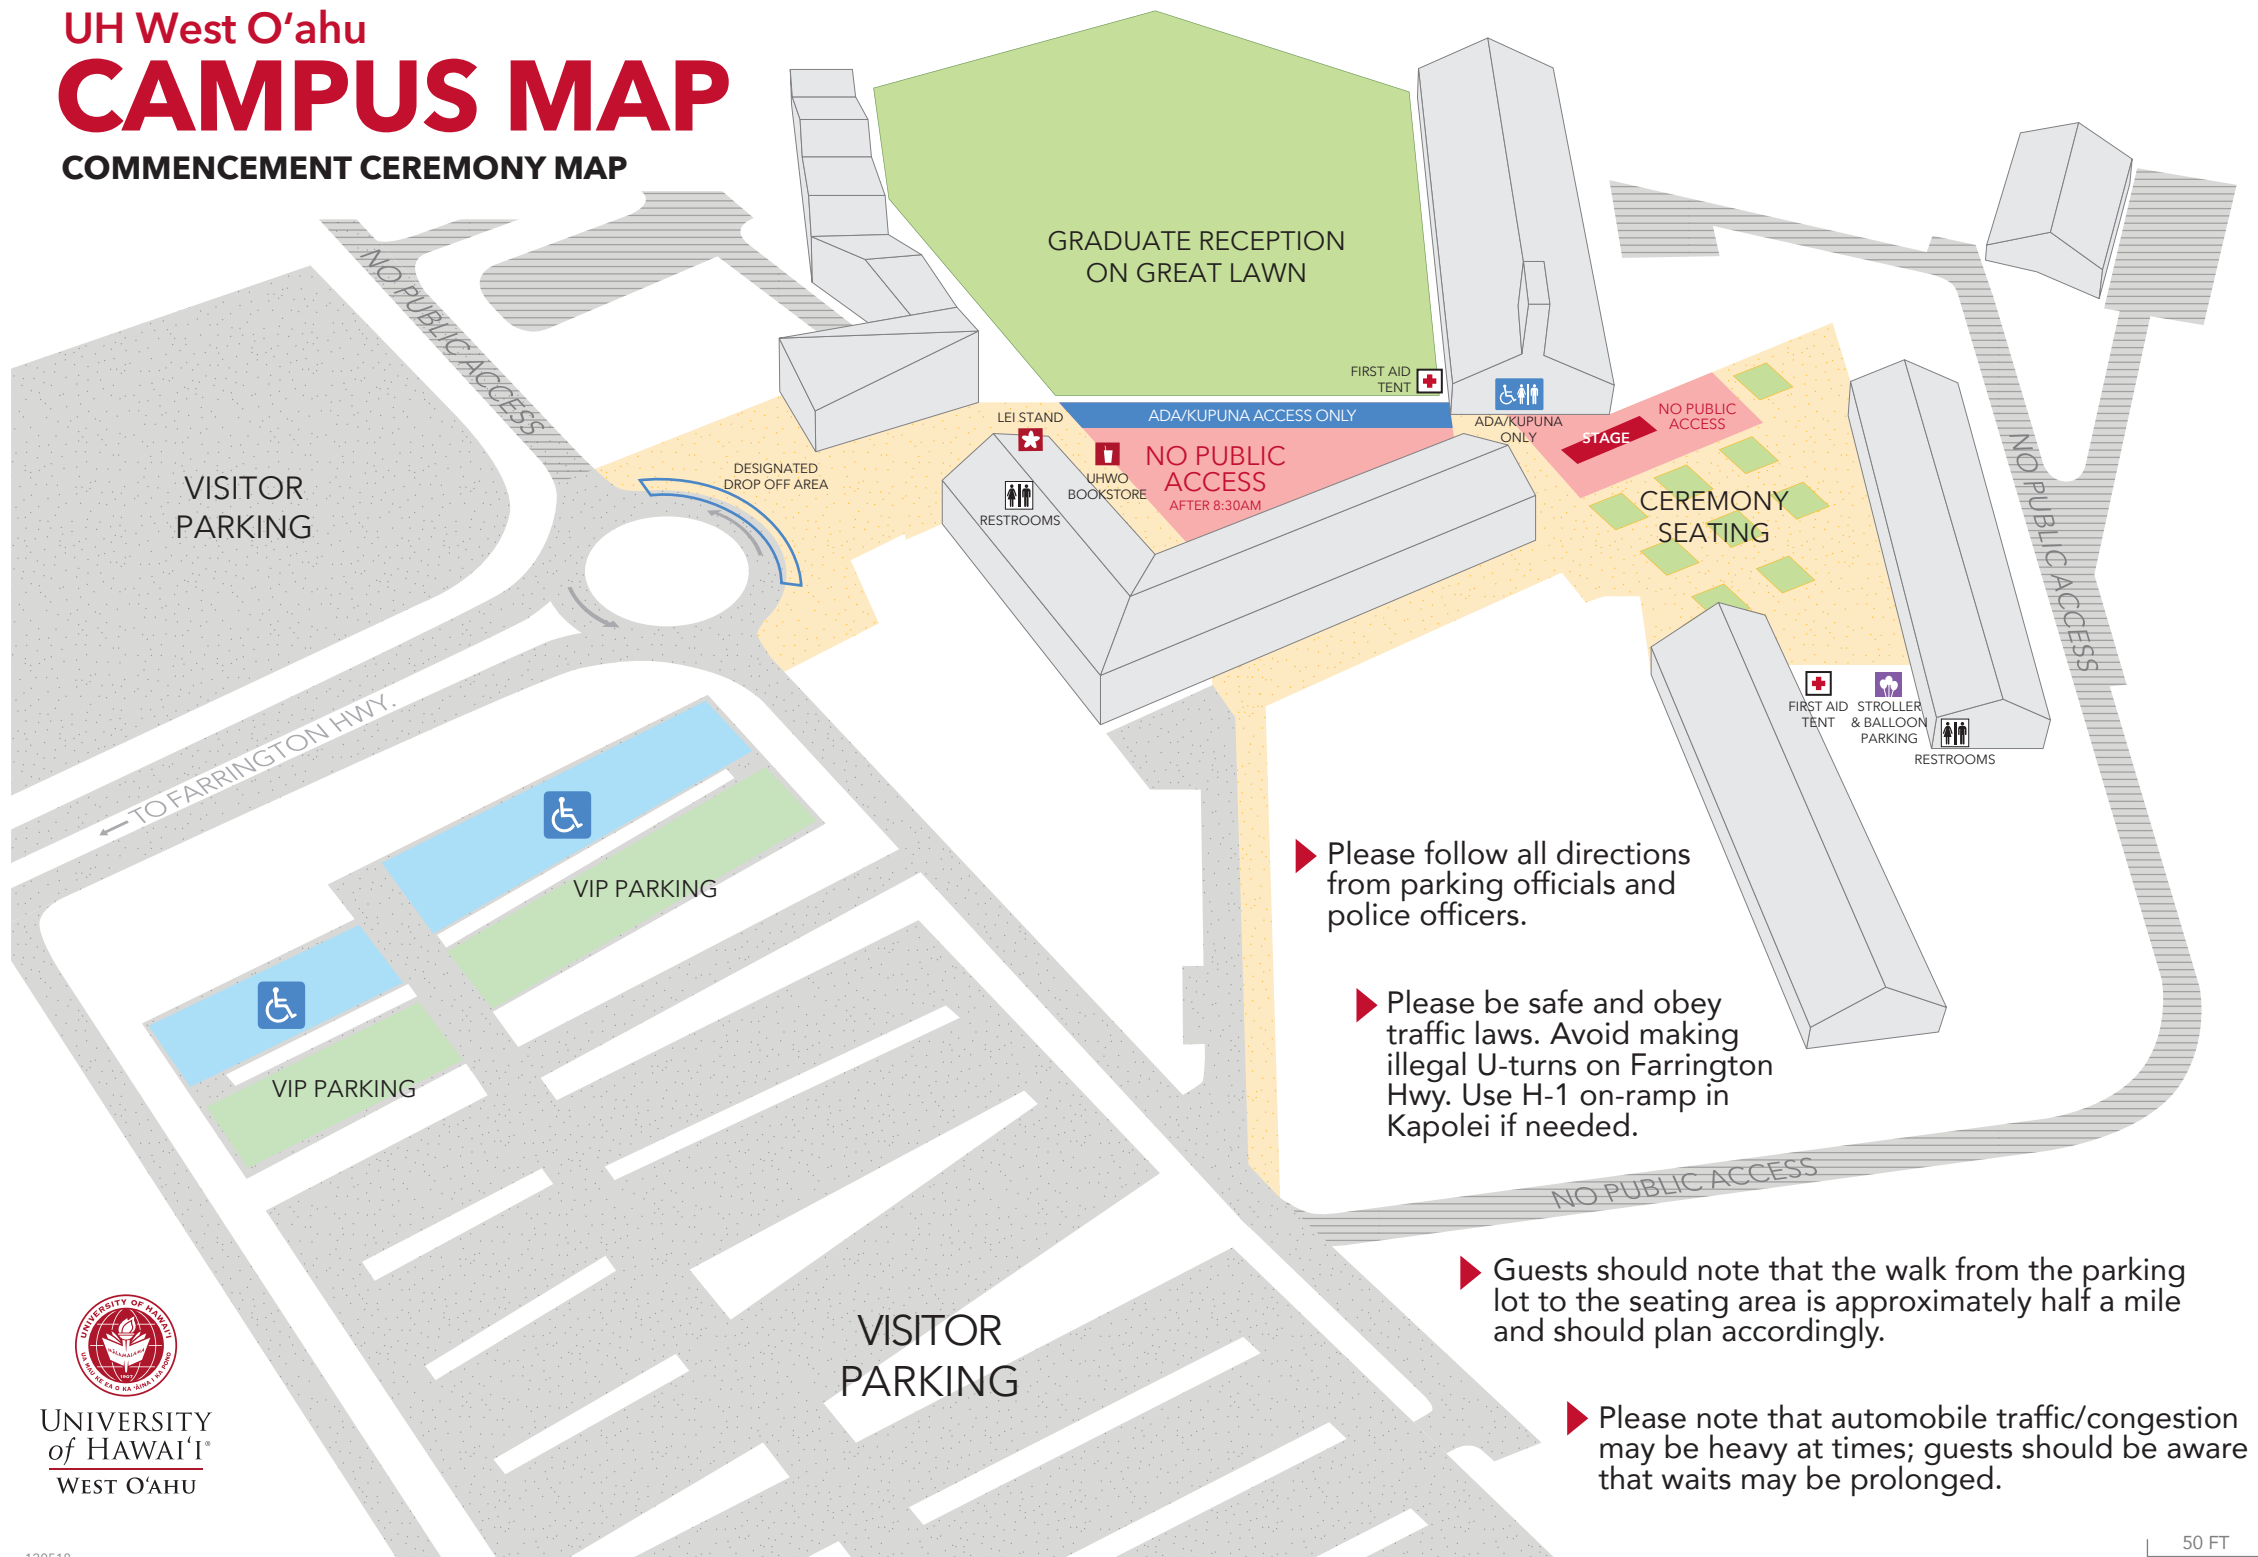

UH West O'ahu CAMPUS MAP

COMMENCEMENT CEREMONY MAP

▶ Please follow all directions from parking officials and police officers.

▶ Please be safe and obey traffic laws. Avoid making illegal U-turns on Farrington Hwy. Use H-1 on-ramp in Kapolei if needed.

▶ Guests should note that the walk from the parking lot to the seating area is approximately half a mile and should plan accordingly.

▶ Please note that automobile traffic/congestion may be heavy at times; guests should be aware that waits may be prolonged.